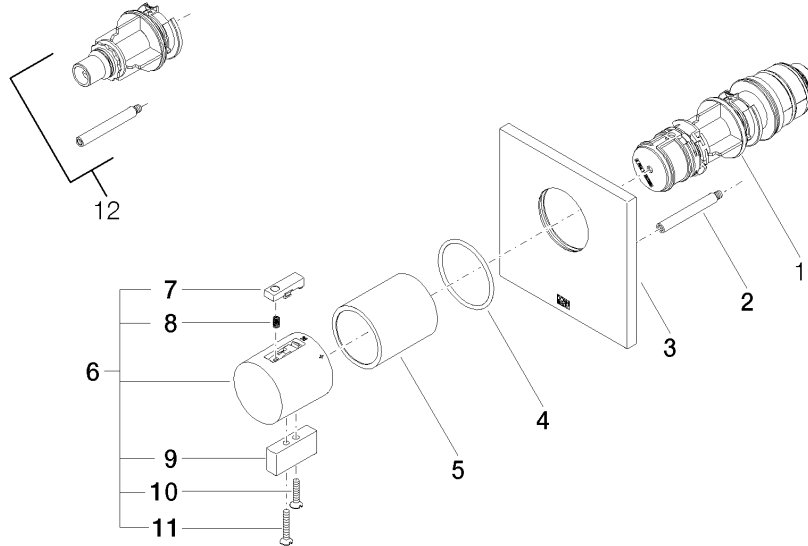

**Required miscellaneous**

**xTOOL Concealed thermostat module without volume control -** 35 503 970 90  
 •max. recess depth 160 mm  
 •min. recess depth 95 mm

**Recommended miscellaneous**

**xGRID Attachment set for integrating in the dry wall construction -** 12 340 970 90

**Required miscellaneous**

**xGRID Installation track 555 mm -** 12 360 970 90

36 501 985  
mm [inches]

Certificates

WRAS\_2011026.

DVGW\_DW-  
6512DN0706.

LGA\_29930.

LGA\_29932.

### Spare parts list

No.	Item Number	Name	Quantity used	Delivery time
1	90 15 02 063 00 90	cartridge	1	2
2	90 31 09 095 00 90	bar	1	2
3	09 11 02 196-99	cover	1	60
4	90 14 10 049 00 90	seal	1	2
5	90 21 02 112 00-99	sleeve	1	-
Spare part can no longer be ordered, please order the replacement item				
6	04 17 33 006 00-99	handle	1	60
7	90 21 33 011 00-13	handle	1	2
8	90 16 02 027 00 90	spring	1	2
9	09 20 33 006-99	handle	1	30
10	09 30 30 159-99	screw	1	30
11	09 30 30 160-99	screw	1	30
12	12 178 970 90	Extension 46 mm -	1	2